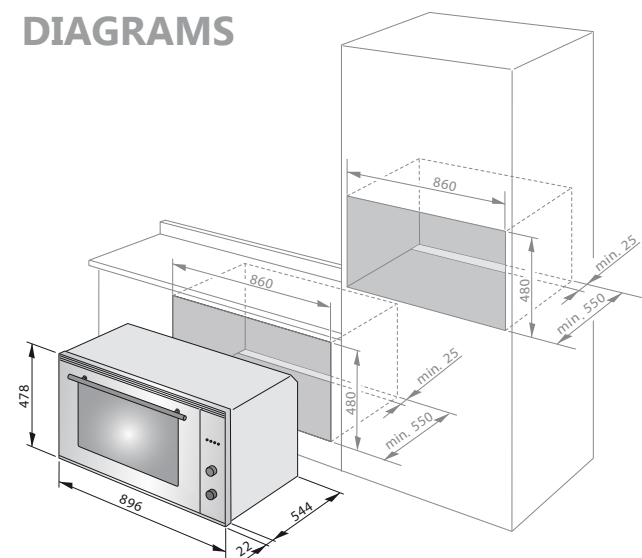

OVEN FUNCTIONS

Oven light
Dual lighting eliminates guesswork while cooking with more precise control and better feel.

Lower gas burner
Ideal for use at the end of a cooking cycle to brown the base of your food.

Grill
Fast, extremely powerful grill ensures best grilling and browning results.

Minute minder

Rotisserie

Forced air convection with lower gas burner
This function ensures you optimal results for cooking dishes that need a higher cooking in the lower side.

Combi-gas
Gas ovens with electric grill and radial fan combine the performances and convenience of a gas oven with the flexibility of an electric oven.

DIAGRAMS

109-52 X

Built-in 90 cm extra large fan gas oven with grill and rotisserie

Key features
Stainless steel design
Rotisserie
Flame failure safety device
Electronic ignition
Cooling fan
Easy removable door
Minute minder
Forced air convection mode

Oven accessories:
tray, shaped shelf, rotisserie kit

Overall dimensions:
H 478 x W 896 mm

Available also:
MODEL 109-72 X
MODEL 109-72 BK
A 90 cm extra large fan gas oven with **electric grill** and rotisserie.

OVEN FUNCTIONS