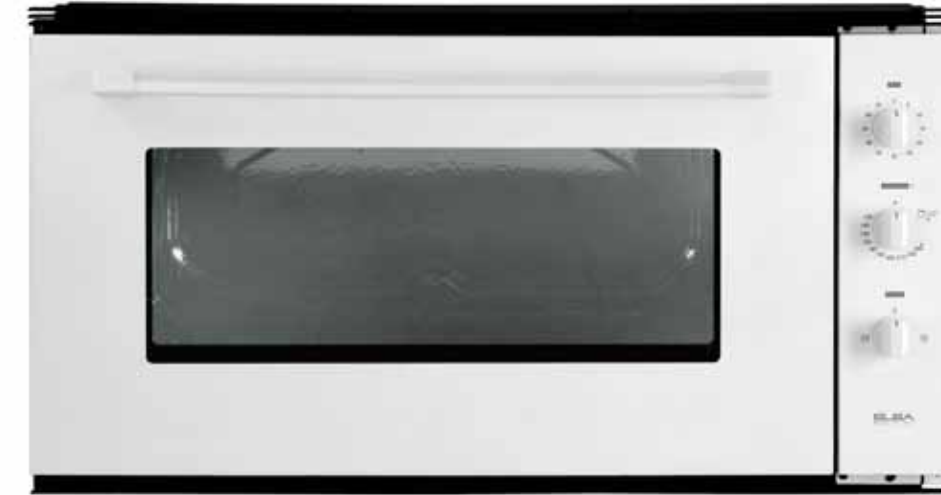

Key features
Stainless steel design
Rotisserie
Flame failure safety device
Electronic ignition
Cooling fan
Easy removable door
Minute minder
Forced air convection mode

Oven accessories:
tray, shaped shelf, rotisserie kit

Overall dimensions:
H 478 x W 896 mm

Available also:
MODEL 109-72 X
MODEL 109-72 BK
A 90 cm extra large fan gas oven with **electric grill** and rotisserie.

OVEN FUNCTIONS

109-51 WH

Built-in 90 cm extra large gas oven with grill and rotisserie